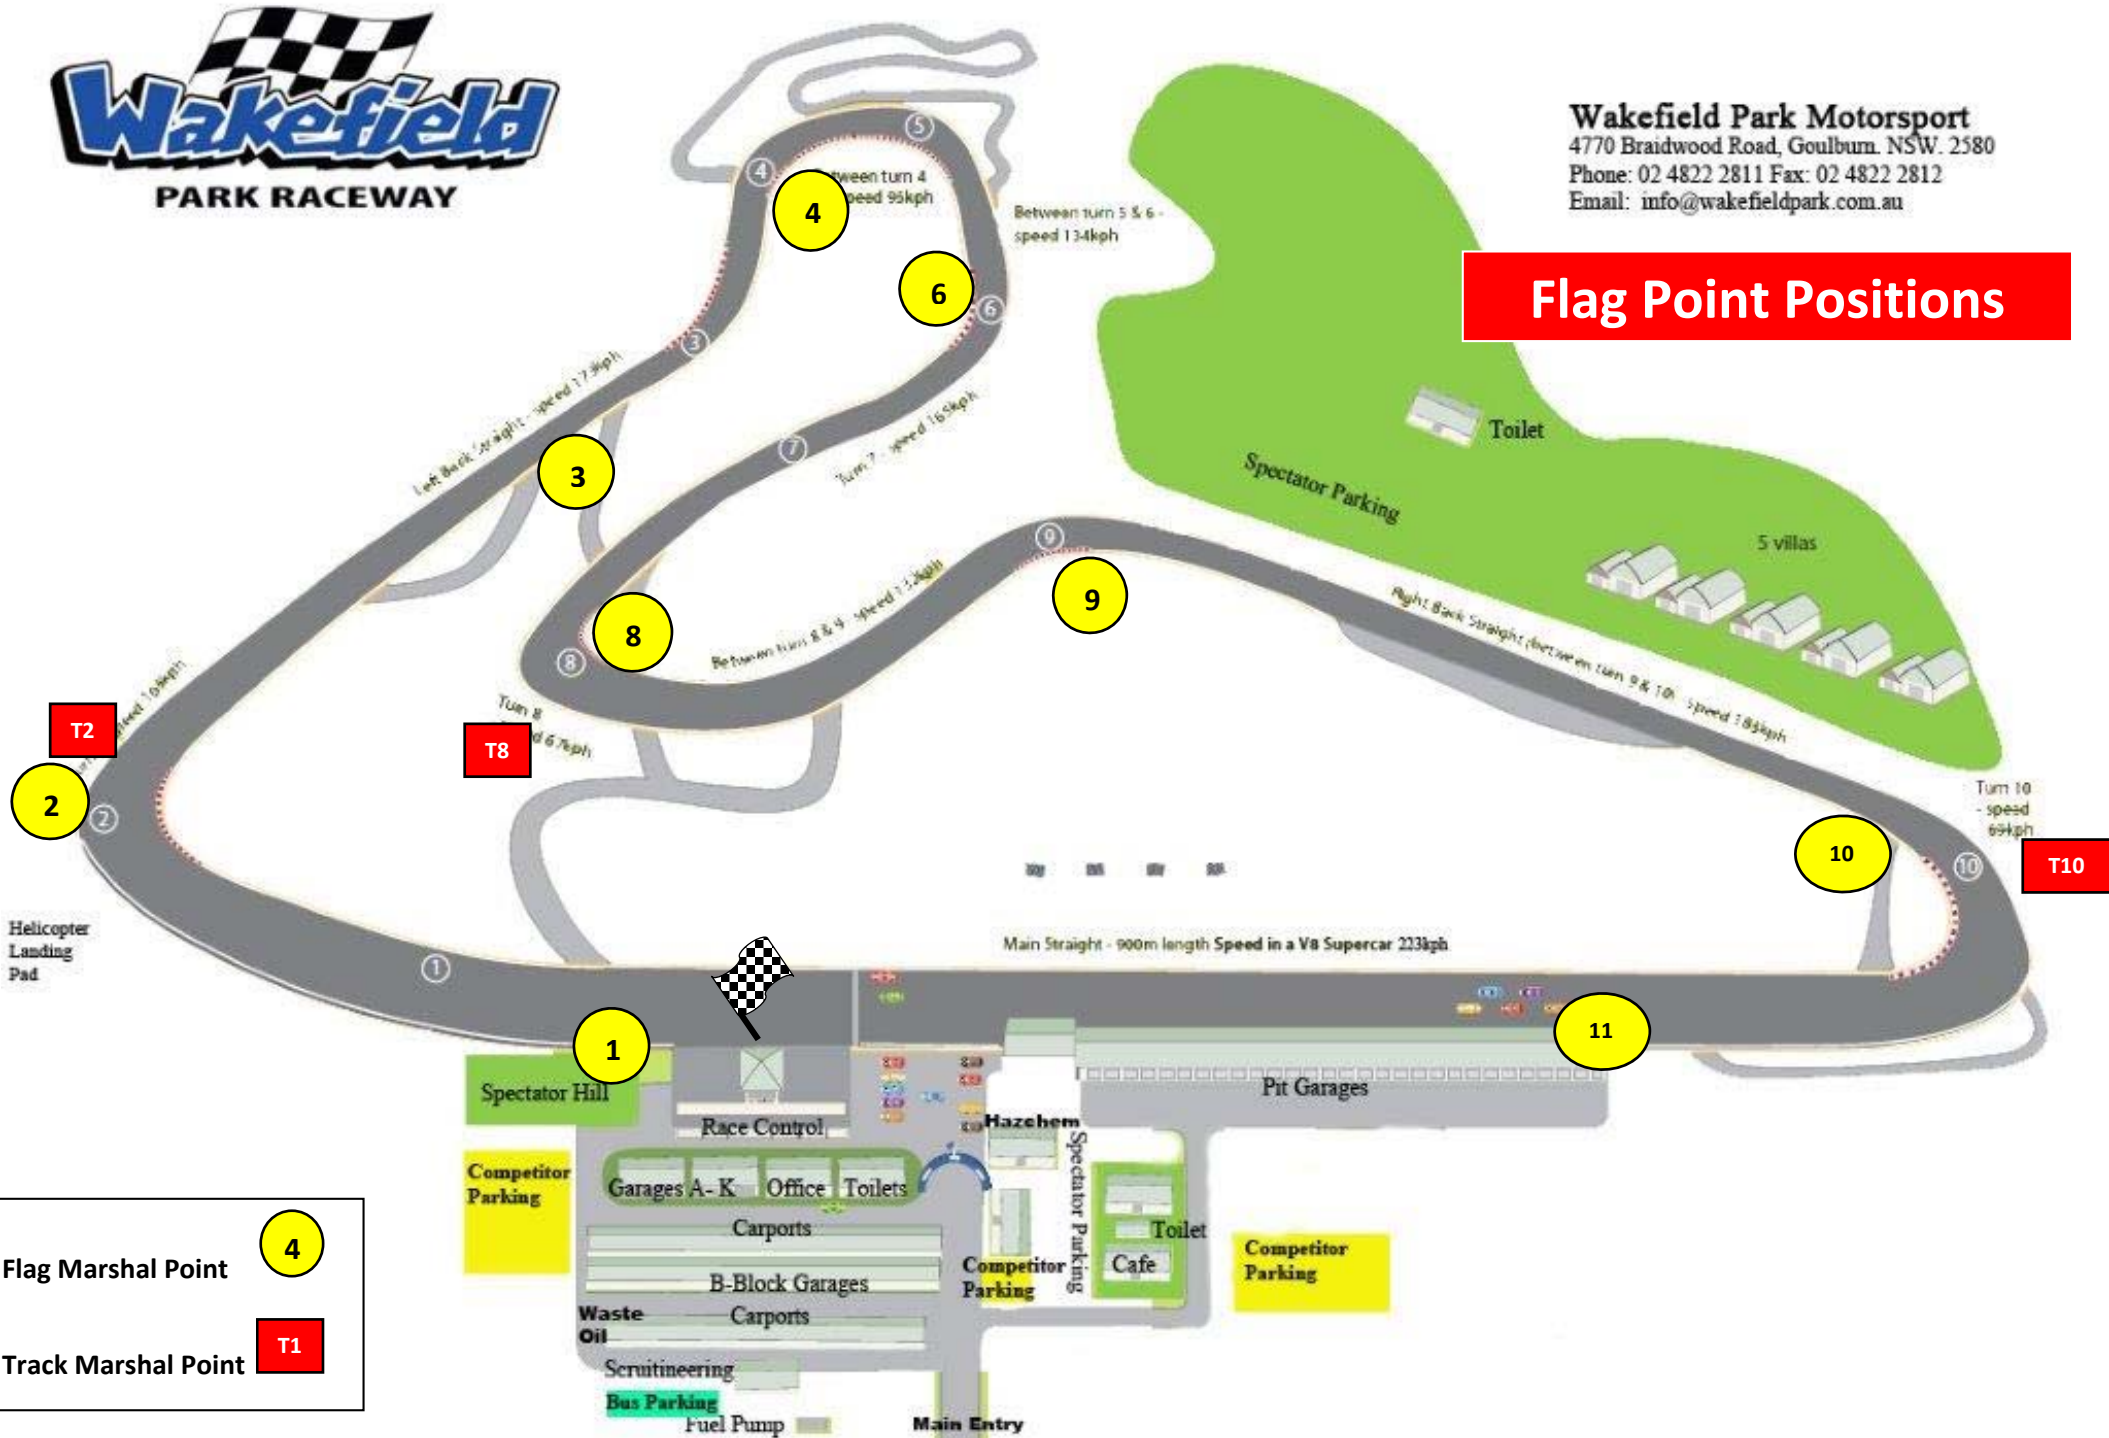

Wakefield Park Motorsport
 4770 Braidwood Road, Goulburn, NSW, 2580
 Phone: 02 4822 2811 Fax: 02 4822 2812
 Email: info@wakefieldpark.com.au

Flag Point Positions

Flag Marshal Point 4

Track Marshal Point T1