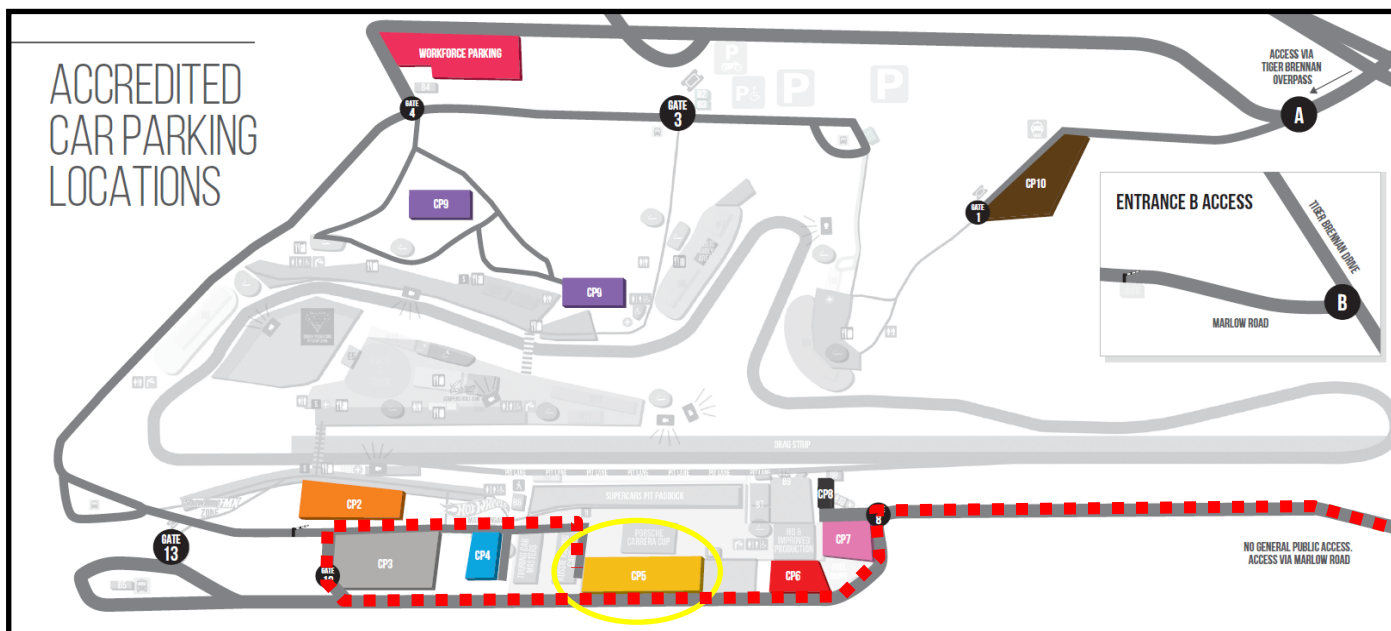

# CAR PARKING FOR ASBK IS LOCATED IN CP5

## Entrance B Opening Hours

### Access Gate

Wed 16 June, 0900–1600

Thurs 17 June, 0900–1600

Fri 18 June, 0700–2300

Sat 19 June, 0600–2100

Sun 20 June, 0600–2100

## IMPORTANT INFORMATION

- All categories will only be able to access Hidden Valley Motorsport Complex via Entrance B (via Marlow Road) during the Entrance B operating hours.
- Your car pass will only allow parking in CP5, vehicles parked outside of CP5 may be towed. Phone numbers to be recorded on all car passes.
- Transporters may continue to use the internal road when arriving prior to the event. On Sunday they may only exit via the internal road after 1900 and in the direction of NT Major Events—Paddock Manager
- Those without a car pass enter via Entrance A and park at Gate 4 and catch internal shuttle to the paddock