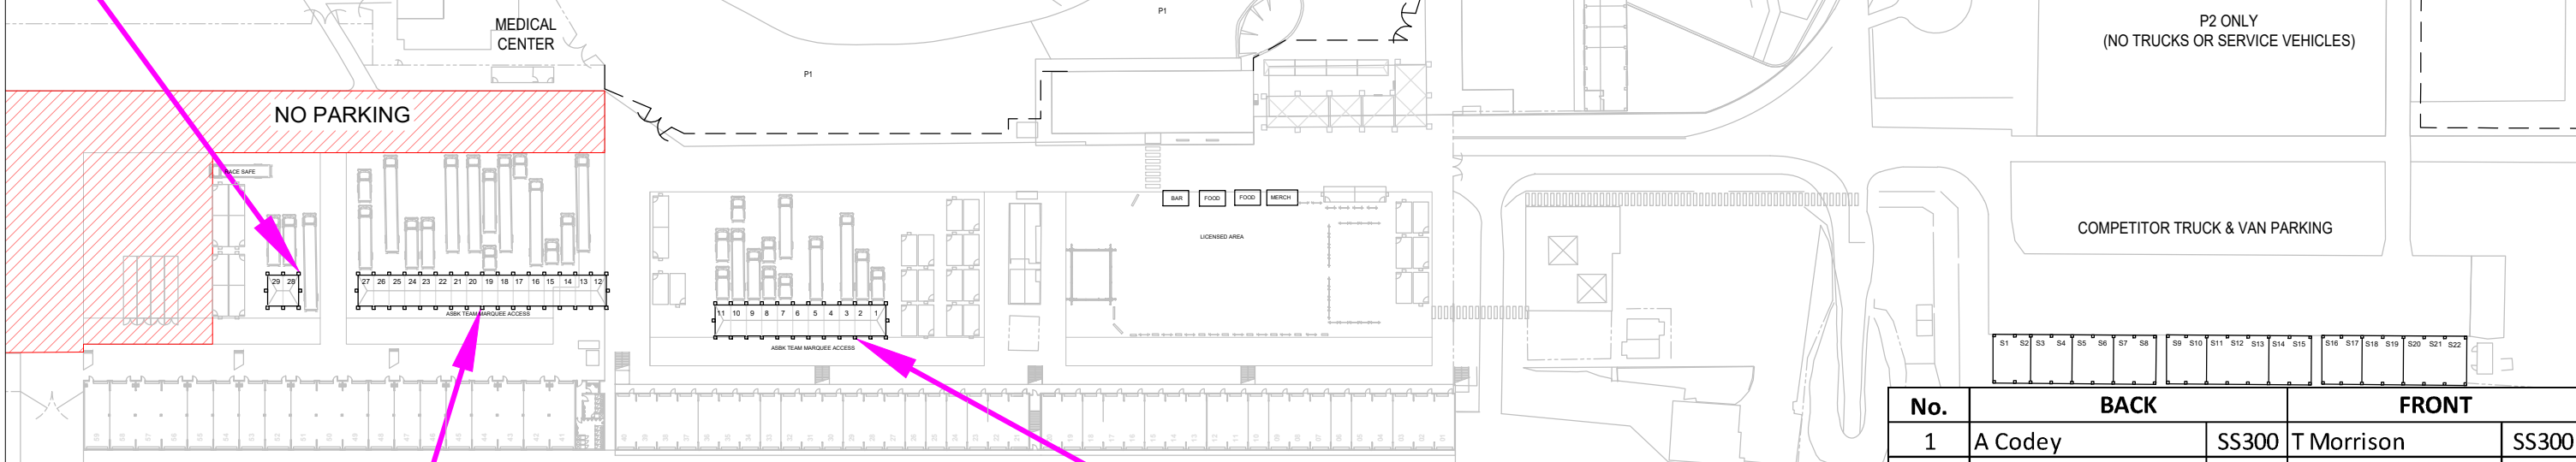

ASBK CHAMPIONSHIP COMPETITOR MARQUEE & SHED ALLOCATIONS

No.	BACK	FRONT
28	Pirelli	
29	Pirelli	

No.	BACK		FRONT	
12	A West	SBK	A West	SBK
13	O Simpson	SSNG	O Simpson	SSNG
14	J Simpson	SSP	L Durning	SBK
15	J Simpson	SS300	M Rindel	SBK
16	L Jones	SBK	L Jones	SBK
17	C Dunker	SBK	C Dunker	SBK
18	P O'Brien	SS300	J Senior	SS300
19	M Hammod	SBK	J Roulstone	SBK
20	M Jones	SBK	M Jones	SBK
21	J Nahlous	SBK	J Nahlous	SBK
22	J Newman	SBK	G Allerton	SBK
23	H Voight	SBK	H Voight	SBK
24	J Waters	SBK	J Waters	SBK
25	C Halliday	SBK	C Halliday	SBK
26	T Toparis	SSNG	R Yanko	SSNG
27	A Chiodo	SSP	L Williams	SSP

No.	BACK		FRONT	
1	A Senior	SBK	R Hudson	SBK
2	M Carr	SBK	M Carr	SBK
3	H Nelson	SSNG	H Nelson	SSNG
4	T Edwards	SSNG	T Edwards	SSNG
5	J Favelle	SBK	J Favelle	SBK
6	V Knezovic	SSP	R Tamborini	SSP
7	A Wu	SS300	B Wilson	SBK
8	S O'Neill	SSP	J Quinn	SBK
9	B Quinlan	SSP	T Lynch	SBK
10	C Holding	SBK	J Lytras	SBK
11	S Pezzetta	SSP	M Kemp	SBK

No.	BACK		FRONT	
1	A Codey	SS300	T Morrison	SS300
2	A Cameron	SS300	J Farnsworth	SSP
3	L Brinkman	SS300	Z Russo	SS300
4	M Cartwright	SS300	H Fordyce	SSP
5	J Soderland	SSP	S Drane	SSP
6	W Nassif	SSP	W Nassif	SSP
7	S Dellow	SS300	O Short	SSP
8	E Dellow	SS300	S Nicholson	SSP

9	G Plowman	SSP	G Plowman	SSP
10	Y Liu	SS300	T Zhao	SSP
11	R McAdam	SS300	R McAdam	SS300
12	M Ritter	SS300	T Nicolson	SS300
13	F Jacobs	SS300	D Coward	SS300
14	T Katada	SS300	A Jordan	SS300
15	M Nikolis	SSP	K Knight	SS300

16	J Russo	SSP	L Knight	SS300
17	O Peovitis	SS300	R Nauta	SS300
18	N Frost	SS300	J Grice	SS300
19	T King	SS300	H Grace	SS300
20	M Nicholas	SS300	T James	SS300

21	ASBK Paddock Officials			
22				

PI Operations Pty Ltd
RMB 500 G.P
COWES PHILLIP ISLAND VIC 3922
Ph: (03) 5952 2710 FAX: (03) 5952 3160
www.phillipislandcircuit.com.au

REV	BY	DATE	DESCRIPTION

DRAWN: TEG	PROJECT: 2026 SUPERBIKE WORLD CHAMPIONSHIP
DATE: 10/02/26	TITLE: ASBK CHAMPIONSHIP COMPETITOR LOCATION
SCALE: NTS	SIZE: A3
	REV: